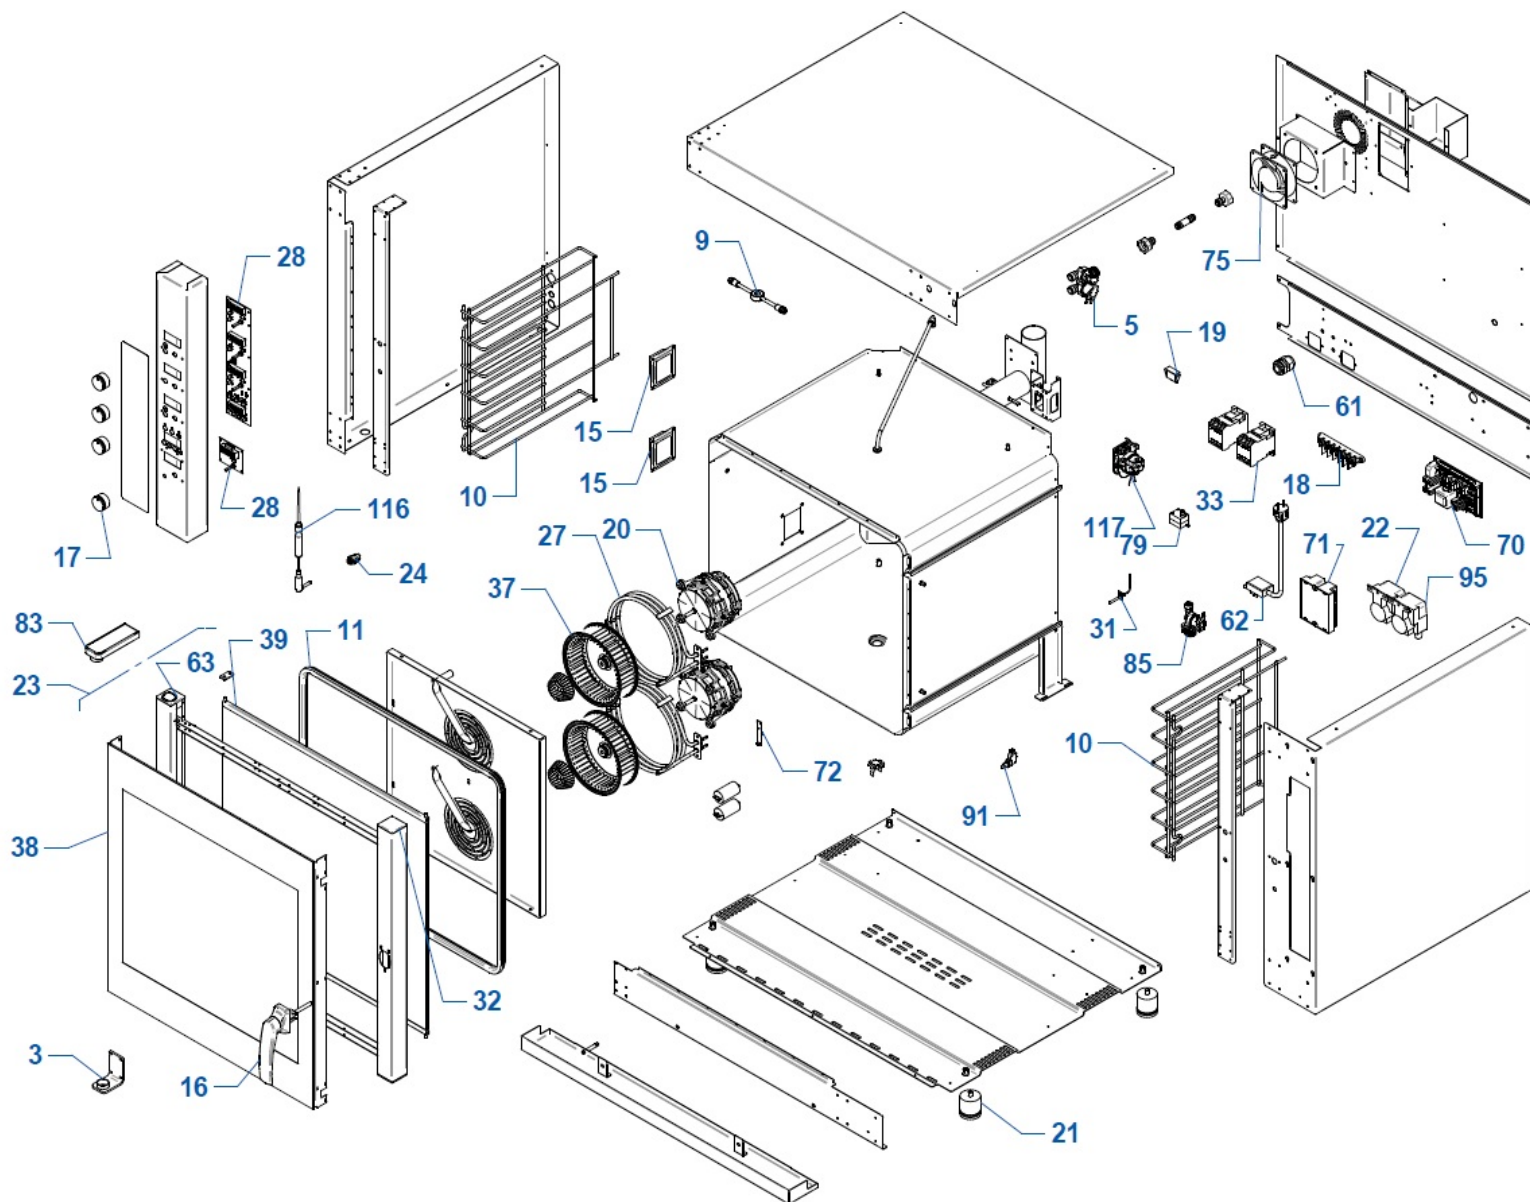

PF9106W_GN1

MAGELLANO D.OVEN 7T GN1/1 V2W IX430

rev: (print on 24/05/2023)

3	CER30047
5	ELE30005
9	GIR30002
10	GRI30072
10	GRI30073
11	GUA30015
15	LAM00001
16	MAG30059
17	MAN30015
18	MOR30004
19	PFU30001
20	MOT30036
21	PIE30008
22	PMP30001
23	POR06057
24	PRE00001
27	RES30008
28	SCH30003
28	SCH30004
31	SON30018
32	TAP30032
33	TEL30010
37	VEN30005
37	VEN30010
38	VET07057
39	VET00001
61	PPC30001
62	CAV30002
63	TAP30030
70	FWE00036
71	SCH30017
72	SCH30048
75	MOT30009
79	TER30013
83	CER30032
83	TAP30031
85	ELE30008
91	PUL30006
95	PMP30002
116	SON30012
117	PRG30013